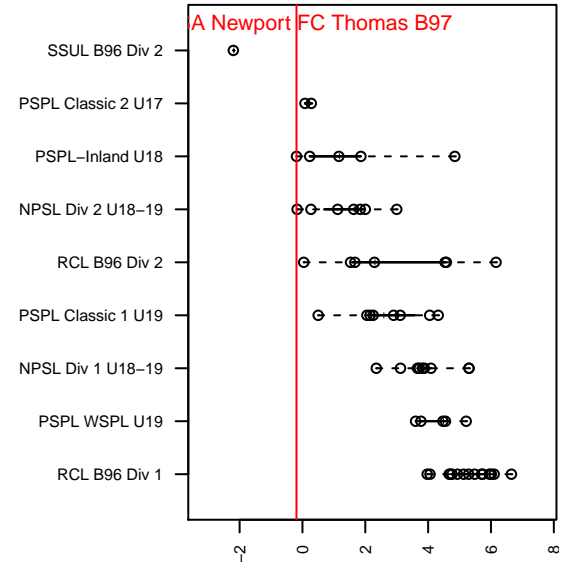

IEYSA Newport FC Thomas B97

Inland Empire YSA
Newport, WA
B97 total strength=1230
attack=7.5 defense=2.63
fall league = PSPL-Inland U18

alt names used:
IEYSA Newport FC

Venues played:
2015 PSPL-Inland U18

**attack and defense variance (black dot)
relative to other teams
and top 10 in region**

**attack and defense rating
relative to others at age
and all opponents in last 13 months**

Performance relative to 13 month average